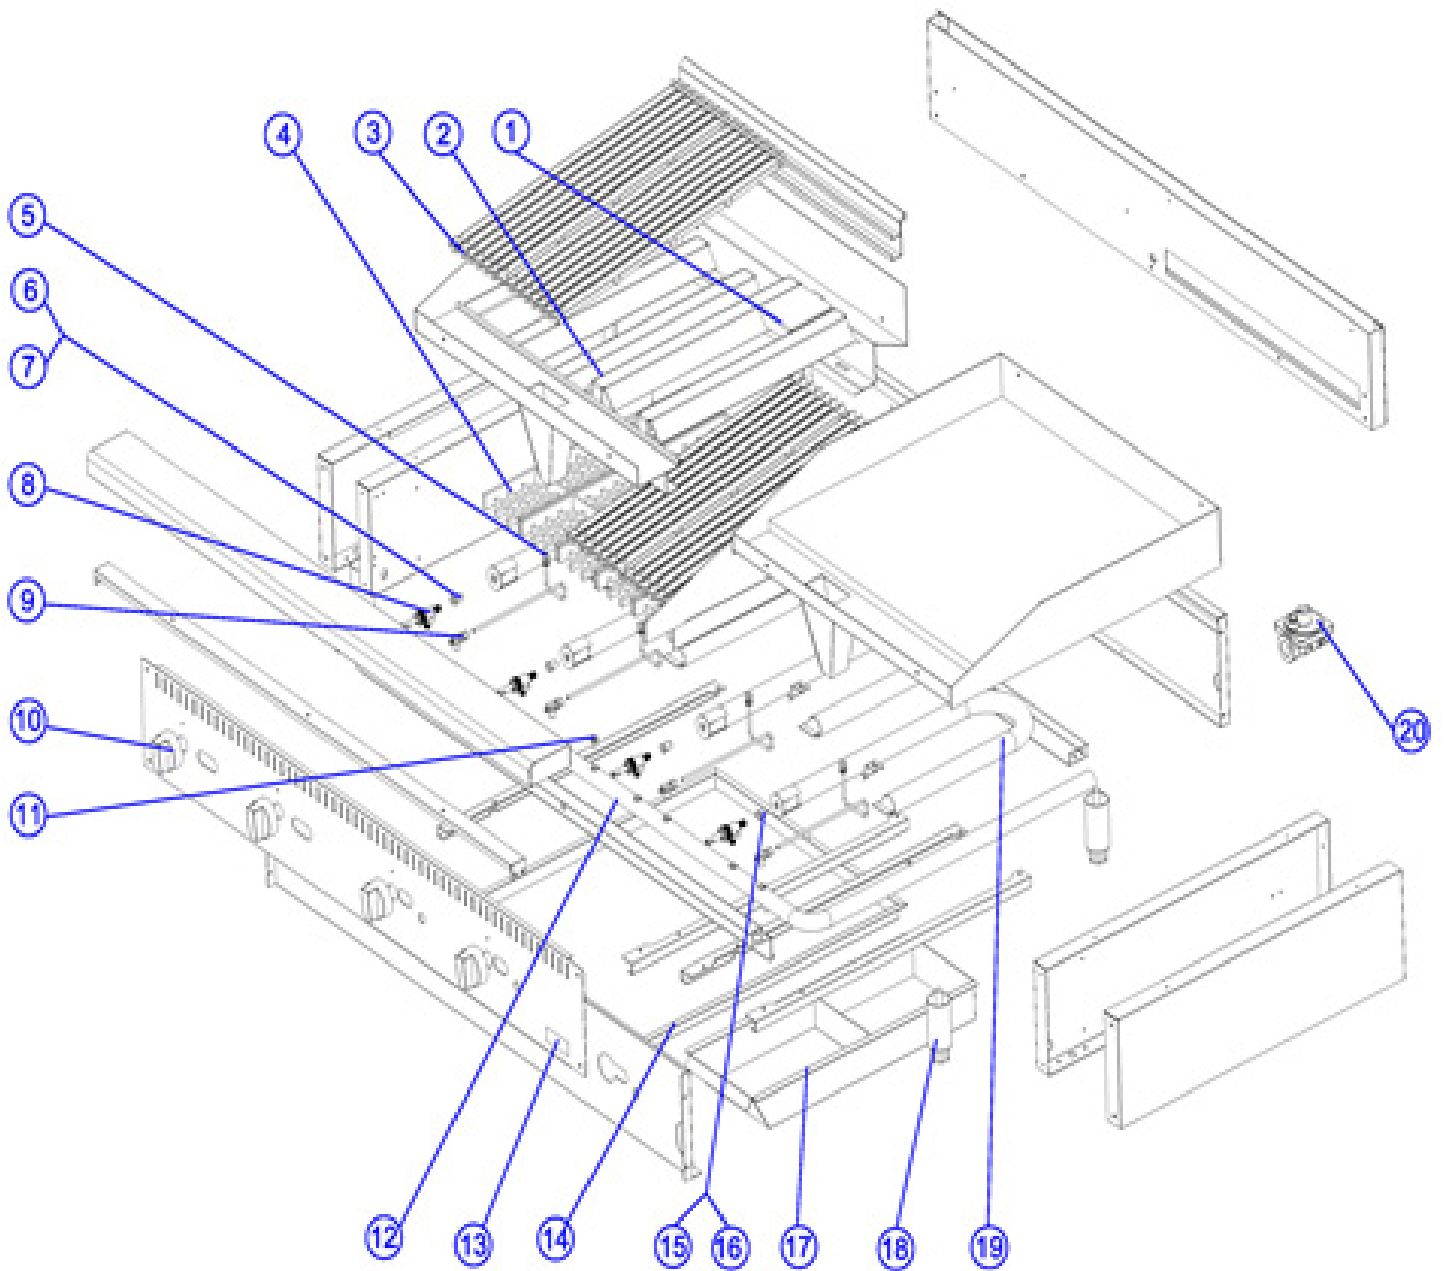

Parts Breakdown

Model CE-CN-24C24G 48297

Parts Breakdown

Model CE-CN-24C24G 48297

| Item No. | Description | Position | Item No. | Description | Position | Item No. | Description | Position |
|----------|--|----------|----------|--------------------------------|----------|----------|--|----------|
| AP490 | Short Radiant for 48297 | 1 | AI767 | Manual Gas Valve for 48297 | 8 | AI756 | Orifice-TP Griddle Nat for 48297 | 15 |
| AI782 | Stainless Steel Radiant - Charbroiler for 48297 | 2 | AI583 | Pilot Valve for 48297 | 9 | AI768 | Orifice-Griddle Manual- L for 48297 | 16 |
| AI781 | Grate - Charbroiler for 48297 | 3 | AI779 | Knob for 48297 | 10 | AQ879 | Grease Drawer for 48297 | 17 |
| AP491 | Charbroiler/Griddle Pilothead and Tube for 48297 | 5 | AP485 | Pressure Test Stud for 48297 | 11 | AI752 | 4" Adjustable Leg for 48297 | 18 |
| AI783 | Orifice (Charbroiler Nat Gas) for 48297 | 6 | AI780 | Nameplate for 48297 | 13 | AI753 | U Burner-Griddle & C Broiler for 48297 | 19 |
| AI784 | Orifice (Charbroiler LP Gas) for 48297 | 7 | AQ880 | Tray Charbroiler 24" for 48297 | 14 | AI750 | Regulator 4/10 for 48297 | 20 |